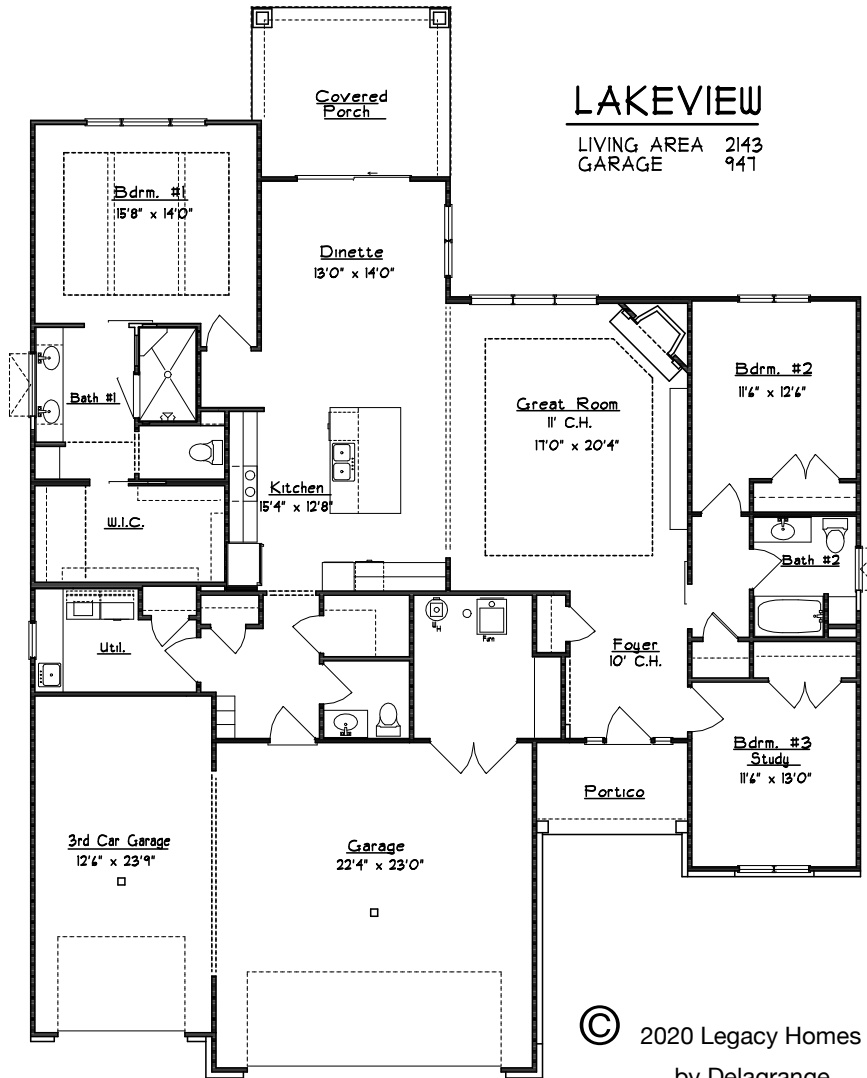

New Model Under Construction!
Lot 19 Tullymore Run Villas

LEGACY HOMES

by Delagrang

For GPS directions use
10000 Garman Road
Leo, IN 46765

John Lemler 260-704-2680

www.LegacyHomesFW.com