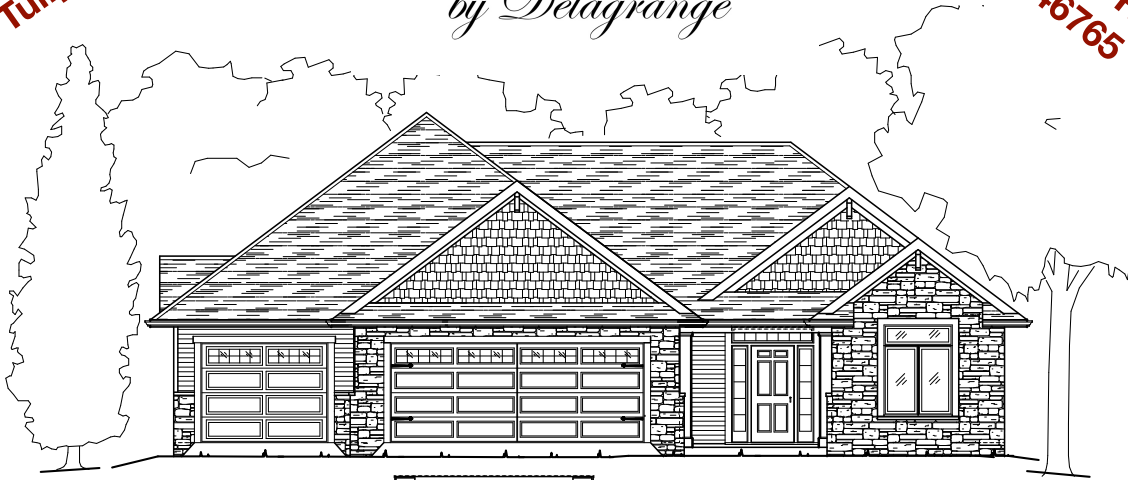

New Model Under Construction!
Lot 19 Tullymore Run Villas

LEGACY HOMES

by Delagrang

For GPS directions use
10000 Garman Road
Leo, IN 46765

John Lemler 260-704-2680

www.LegacyHomesFW.com