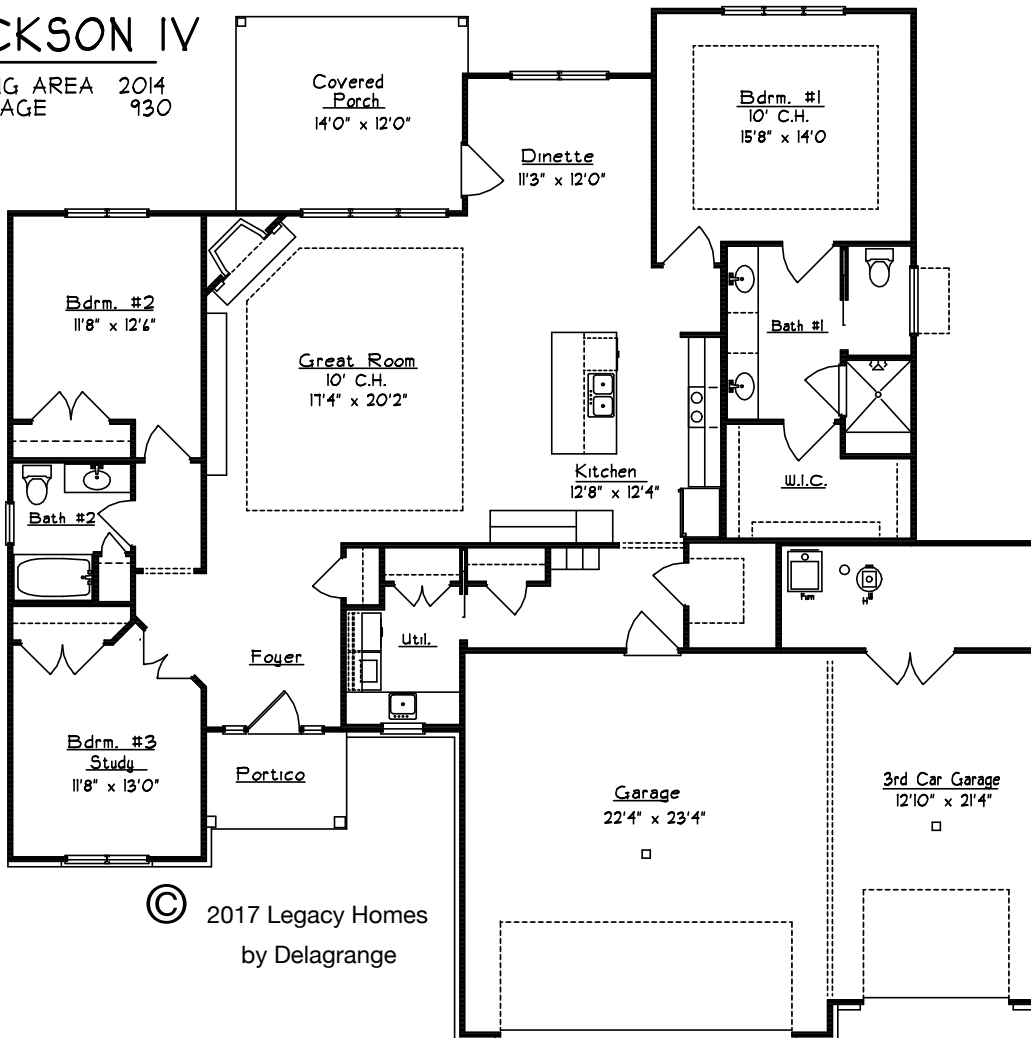

**Tullymore Run  
Villa Model  
Now Open!**

LEGACY  
HOMES  
*by Delagrang*

**JACKSON IV**

LIVING AREA 2014  
GARAGE 930

© 2017 Legacy Homes  
by Delagrang

John Lemler 260-704-2680

[www.LegacyHomesFW.com](http://www.LegacyHomesFW.com)